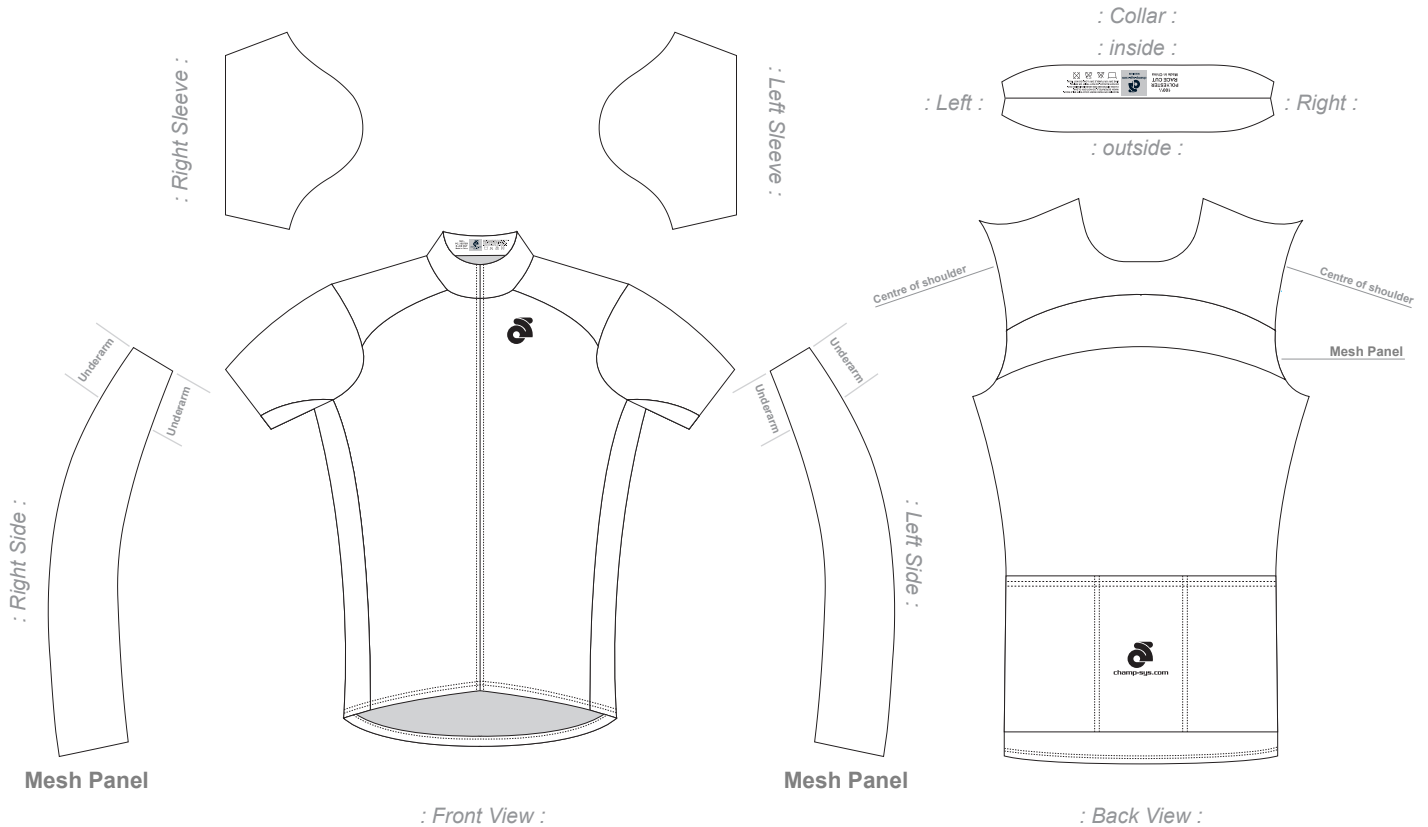

Customer: Team Name_USXXXX

Elite Pro Jersey Template

- With Side Panel
- MRJ018

TeamName_USXXXX_MPJ018_Normal_V1.1

(Scale 1:10) ZXX-CXX

PRE-DYED LYCRA

 Full Sublimation

Graphic Editor
Name