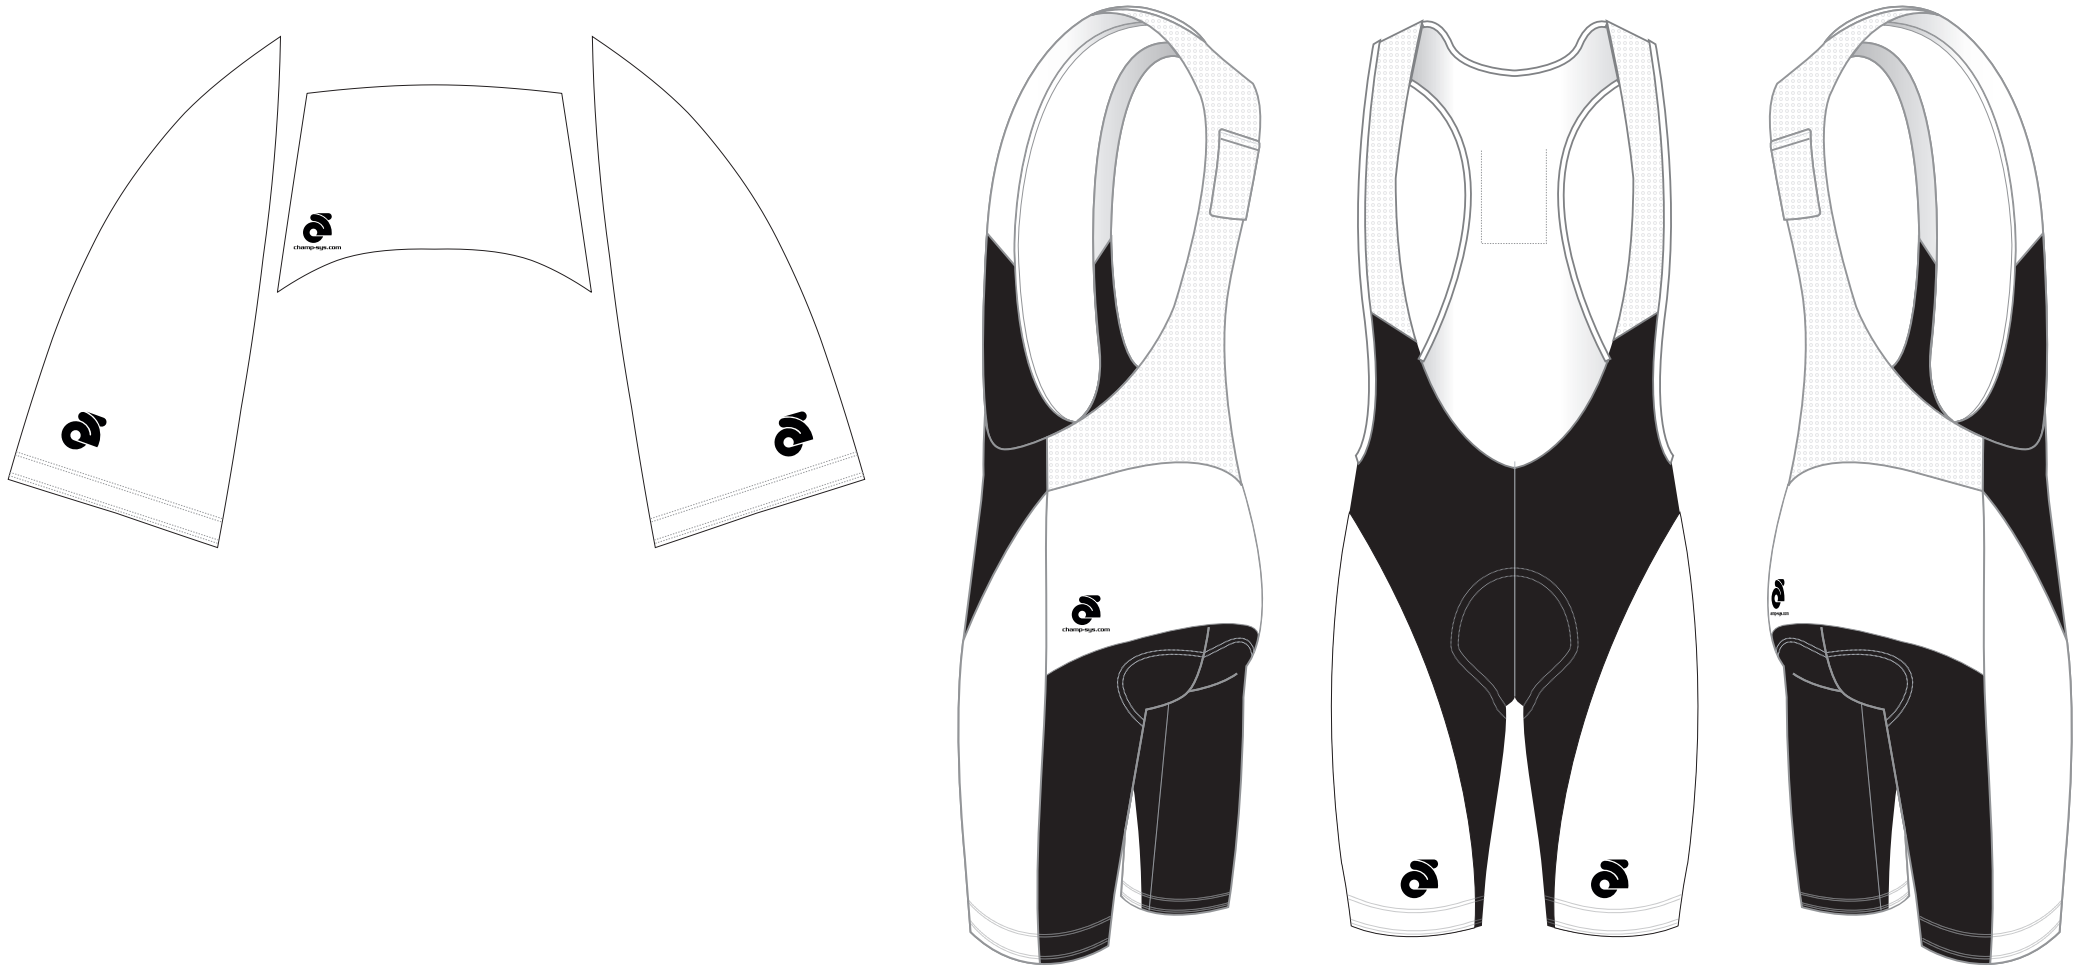

Customer: Team Name_USXXXX

Custom Cycling Bib shorts Template
-Wrap-Panel

TeamName_USXXXX_MBI057_Normal_V1.1

2D: Scale (1: 14) FXX-SXX

PRE-DYED LYCRA

Pantone Colours Reference:

READ IMPORTANT ▼

CUTTING:

☒ BIB Style shorts

CHAMOIS:

☒ Normal ☐ Endurance

Graphic Editor Name	Sales Rep Name

Start Date 2000/00/00	End Date 2000/00/00

NOTES: