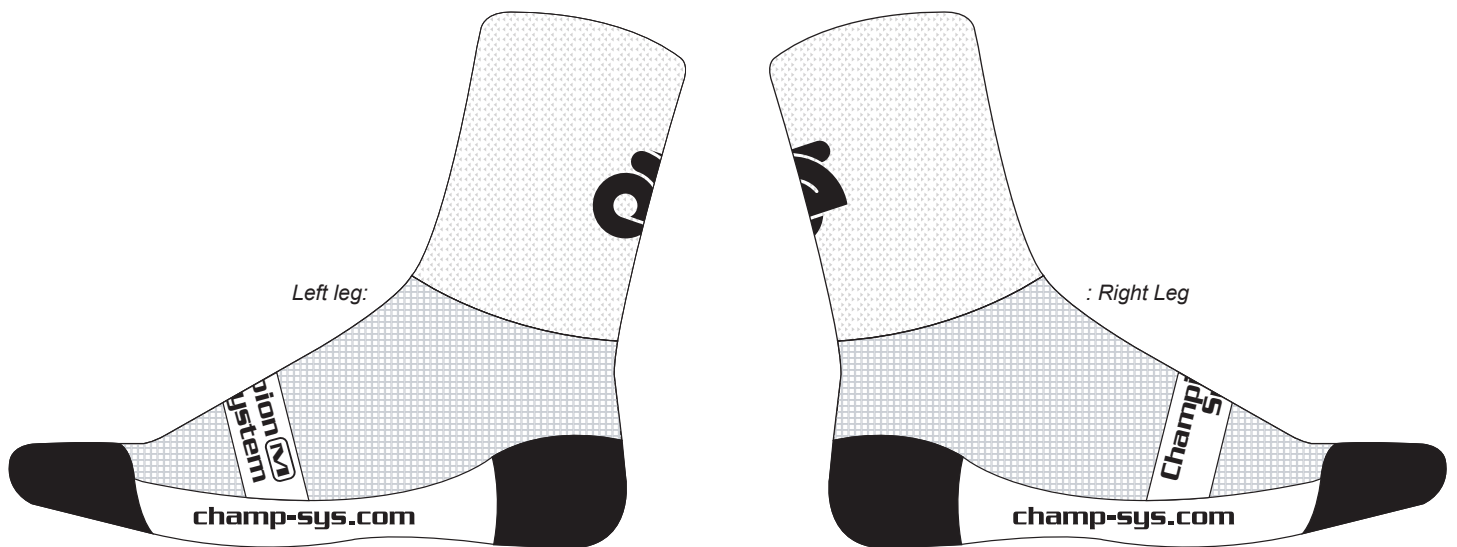

Customer: Team Name

Custom Cycling Elite Pro Sock Template

Version V1.1

Scale 1:40

PRE-DYED LYCRA

Full Sublimation
X

Switching Tech

Graphic Editor
Name