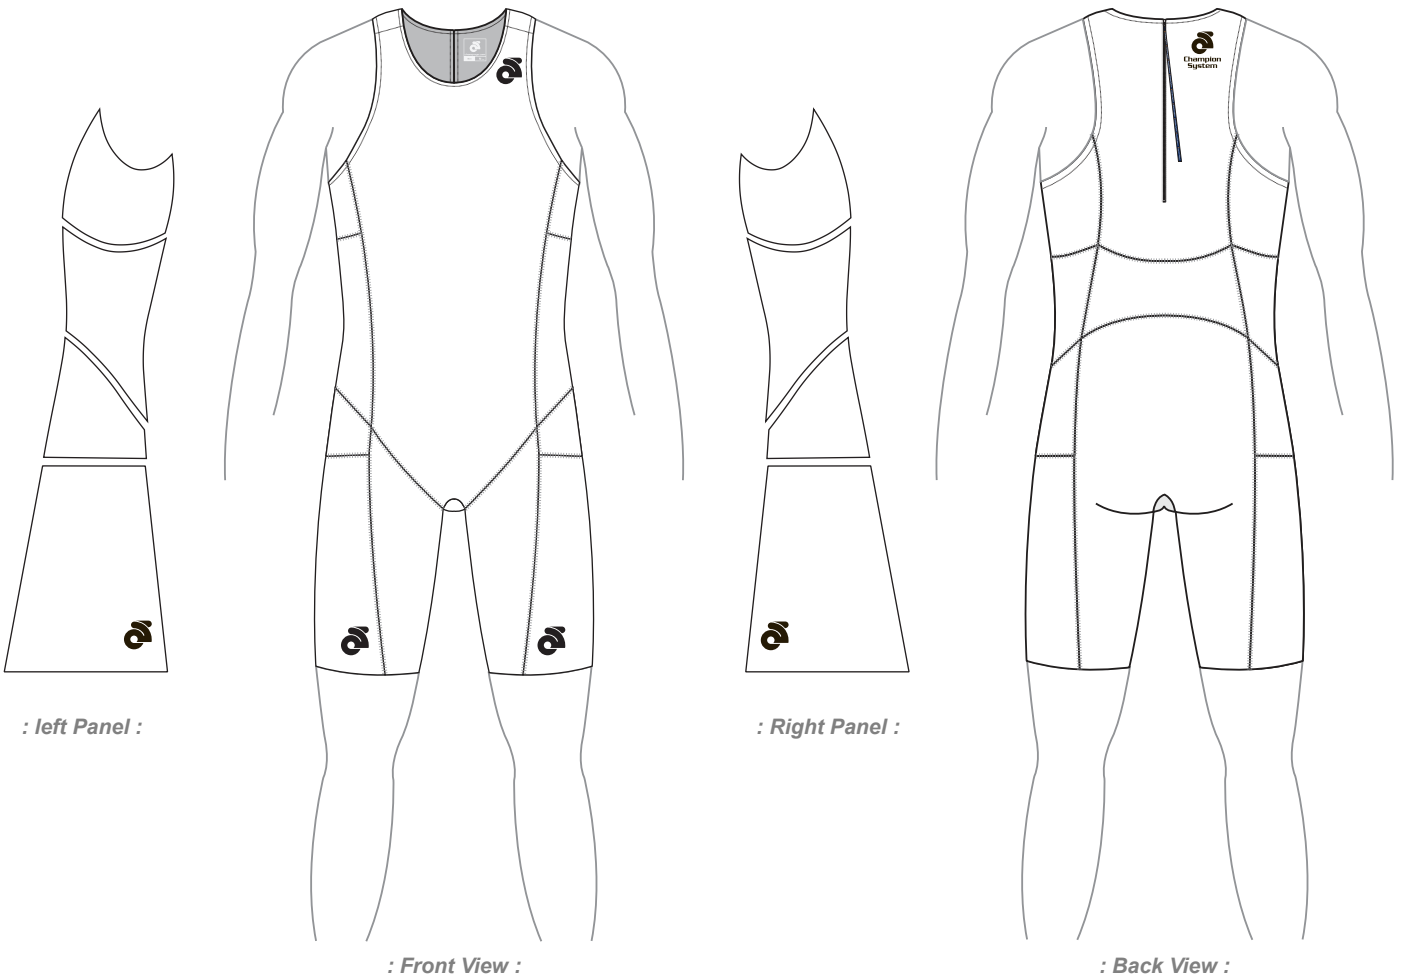

Customer: Team Name_USXXXX

Custom Elite Tri Suit Template

• MLK-020

: left Panel :

: Right Panel :

: Front View :

: Back View :

TeamName_USXXXX_MLK-020_Normal_V1.1

Scale 1:10 ZXX

PRE-DYED LYCRA

 Full Sublimation

Graphic Editor
Name

Sales Rep
Name

Start Date
2000/00/00

End Date
2000/00/00

Pantone Colours Reference:

Template views are for proofing and printing!
3D views are for concept and design process only!
Champion System logo must appear on front and back
Use this template for all similar items.