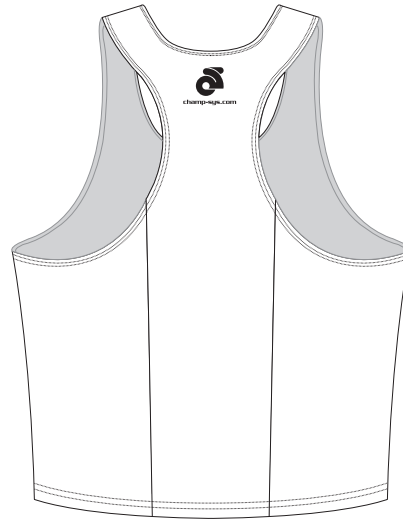

Customer: Team Name

Custom Marathon Singlet Template

Front View

Left Panel :

Back View

Right Panel :

Version V1.1

Scale ( 1:15 )

**PRE-DYED LYCRA**

 Full Sublimation

PMS PMS PMS PMS PMS PMS PMS PMS

*Pantone Colours Reference:*

**Graphic Editor**  
Name

NOTES:

**CUTTING:**

Mens Cut

**Sales Rep**  
Name

**Start Date**  
2009/00/00

**End Date**  
2009/00/00

**Template views are for proofing and printing!**  
**3D views are for concept and design process only!**  
**Champion System logo must appear on front and back**  
**Use this template for all similar items.**