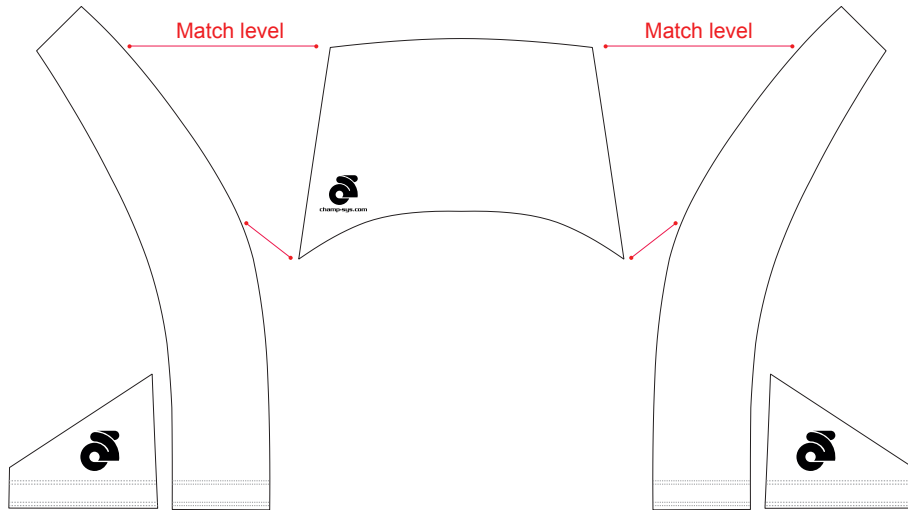

Customer: Team Name_USXXXX

Custom Cycling Bib shorts Template

-T-Panel

-MBI056

TeamName_USXXXX_MBI056_Normal_V1.1

2D: Scale (1: 14) FXX-SXX

PRE-DYED LYCRA

Pantone Colours Reference:

READ IMPORTANT

CUTTING:

☒ BIB Style shorts

CHAMOIS:

☒ Normal ☐ Endurance

Graphic Editor Name	Sales Rep Name

Start Date 2000/00/00	End Date 2000/00/00

NOTES: