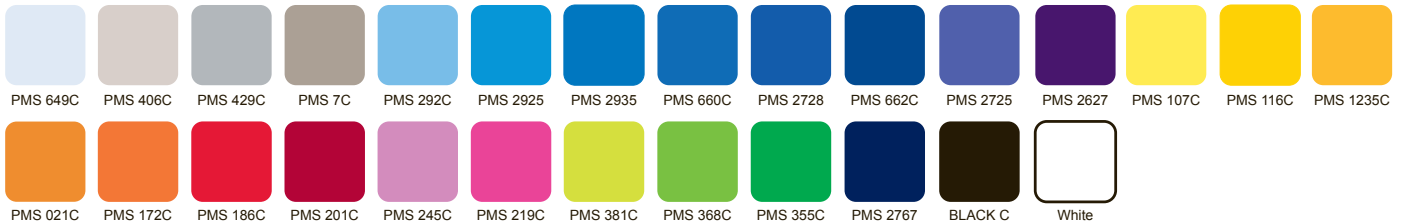

Client _____

Cycling Socks Template

2.5 Inch Cuff

Outside

Inside

Version: _____

Sock Thread Colors:

Notes:

Our socks are embroidered NOT sublimated
Fades & detailed designs are NOT permitted
Logos on Cuff only
Choose **1** Color for sock background.
Choose **3** colors for logo graphics.
Custom Thread Colors for 200+ pairs.

Custom Thread Colors 200+ pairs only:

_____ PMS

_____ PMS

_____ PMS