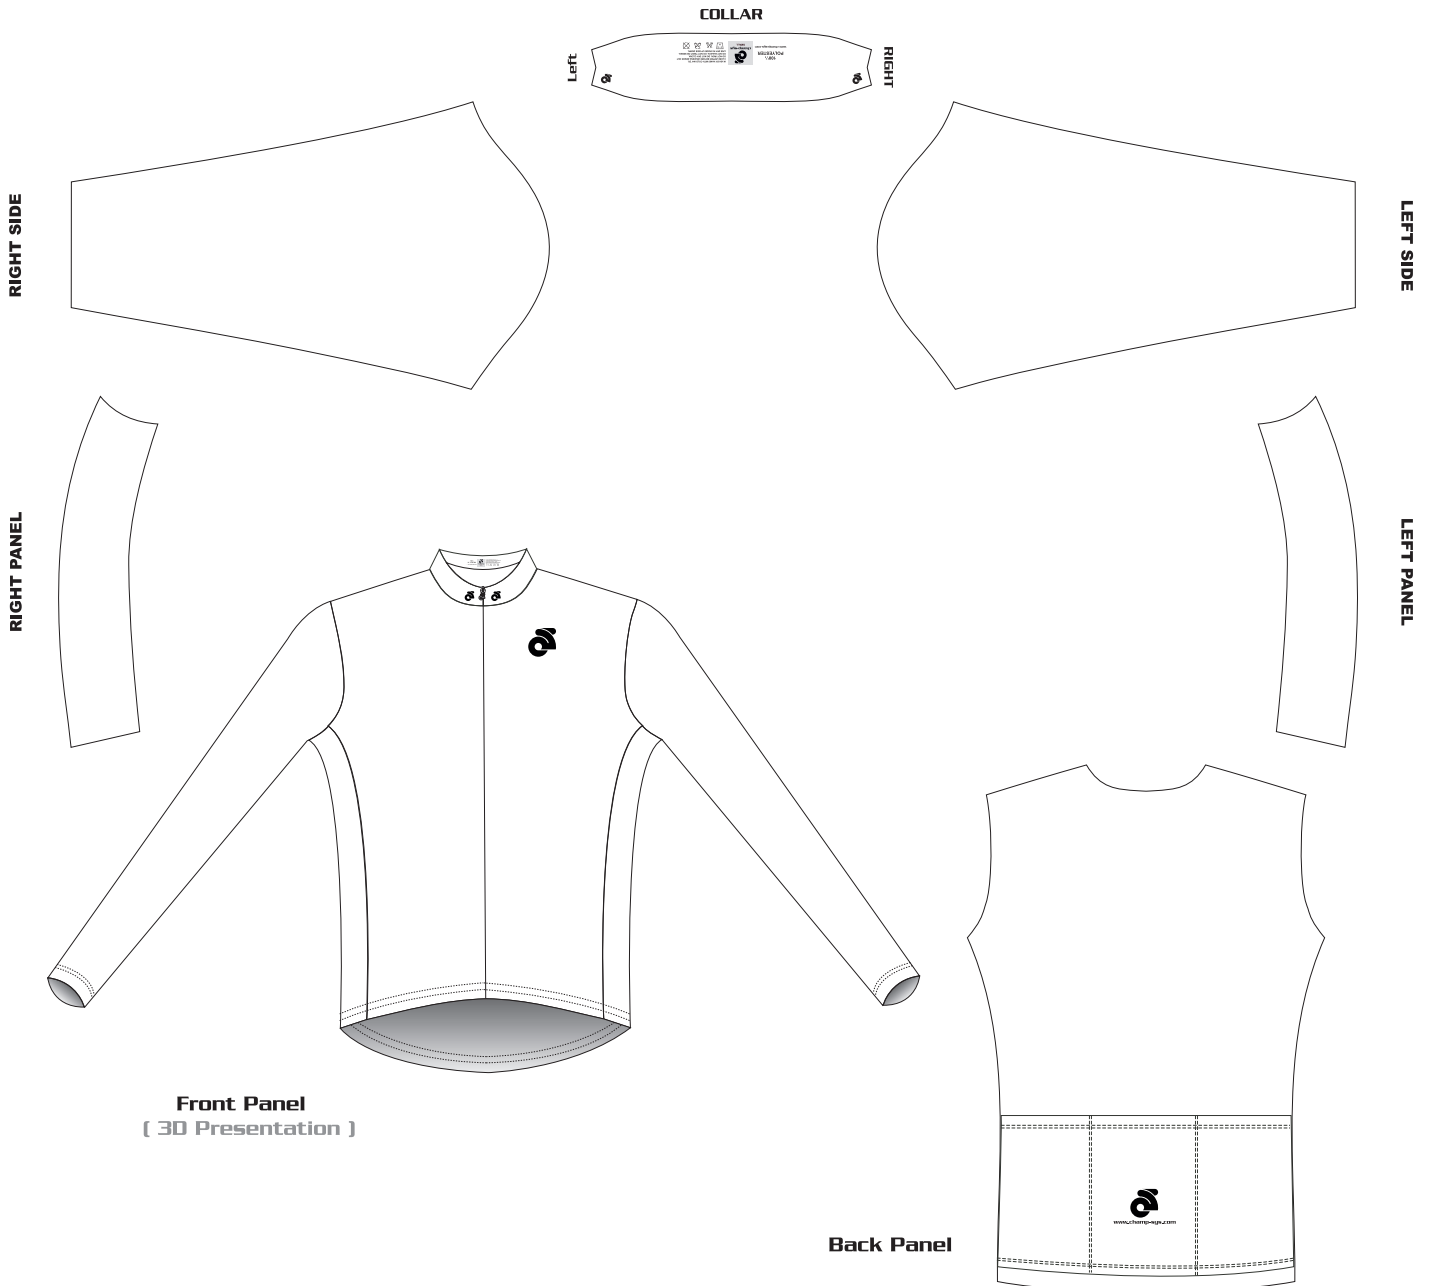

Customer: Team Name

Set-In Long Sleeves Jersey Template
● With Side Panel

Version V1.1

Z09-FXX-L1

PRE-DYED LYCRA

 Full Sublimation

Graphic Editor

Name

CUTTING:

- Mens Race Cut Mens Club Cut
 Womens Cut Children Cut

ZIPPER:

- Full Zipper 3/4 Zipper Cut
 Shorts Cut

FABRIC:

- Normal Fabric Summer Fabric