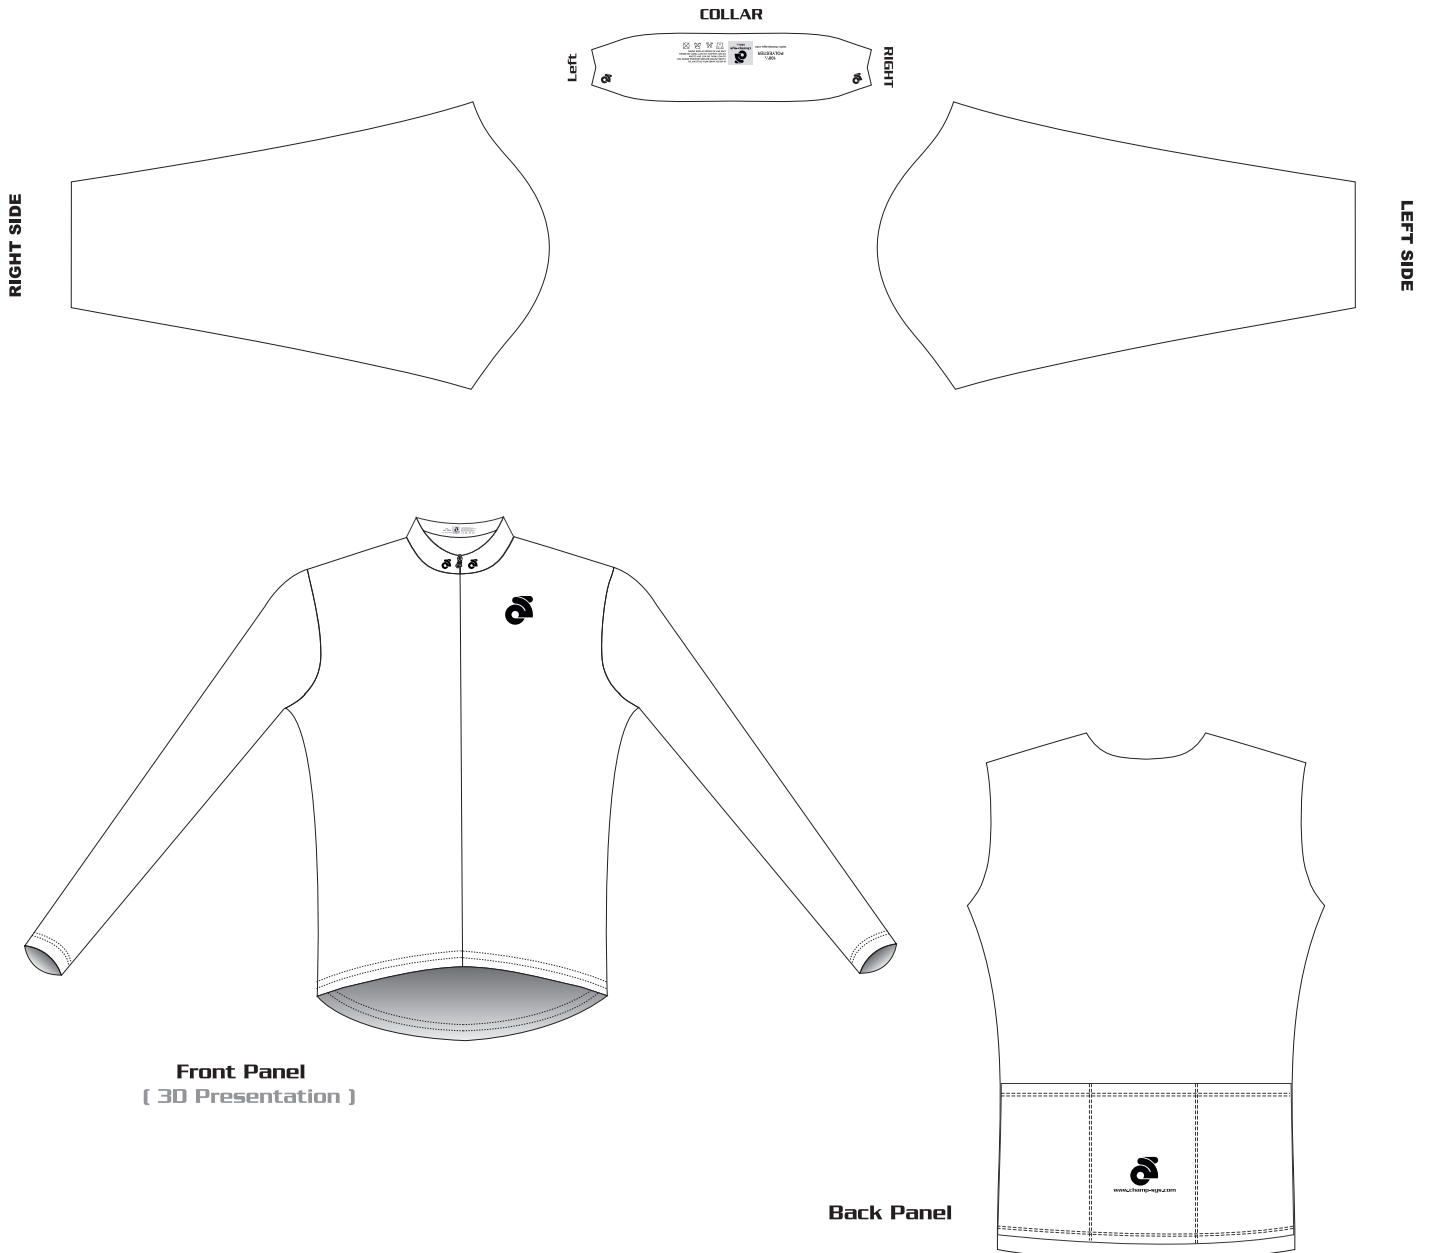

Customer: Team Name

Set-In Long Sleeves Jersey Template
● Without Side Panel

Version V1.1

Z09-FXX-L1

PRE-DYED LYCRA

 Full Sublimation

Graphic Editor

Name

CUTTING:

- Mens Race Cut Mens Club Cut
 Womens Cut Children Cut

ZIPPER:

- Full Zipper 3/4 Zipper Cut
 Shorts Cut

FABRIC:

- Normal Fabric Summer Fabric