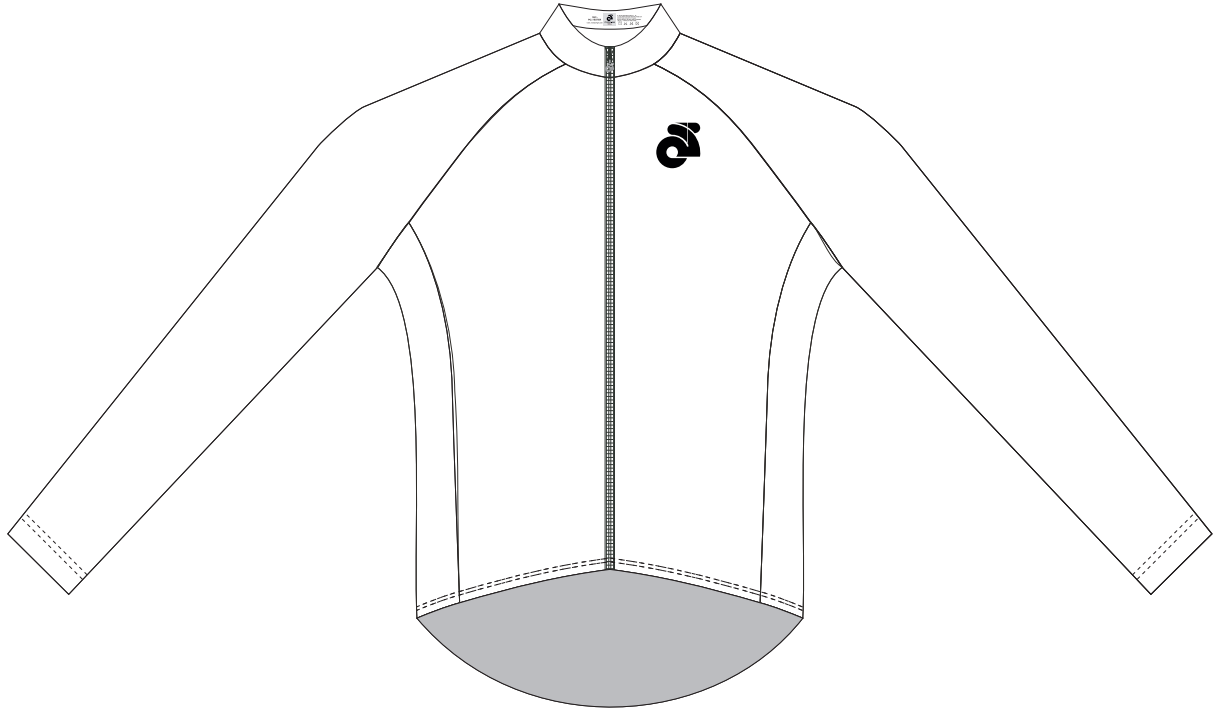

Client \_\_\_\_\_

Nordic Jacket

3D views are for concept and design process only!

Champion System logo must appear on front and back.

488 Seventh Ave., Suite 4A  
New York, NY 10018

Phone (212) 502.0610  
Fax (212) 502.0560